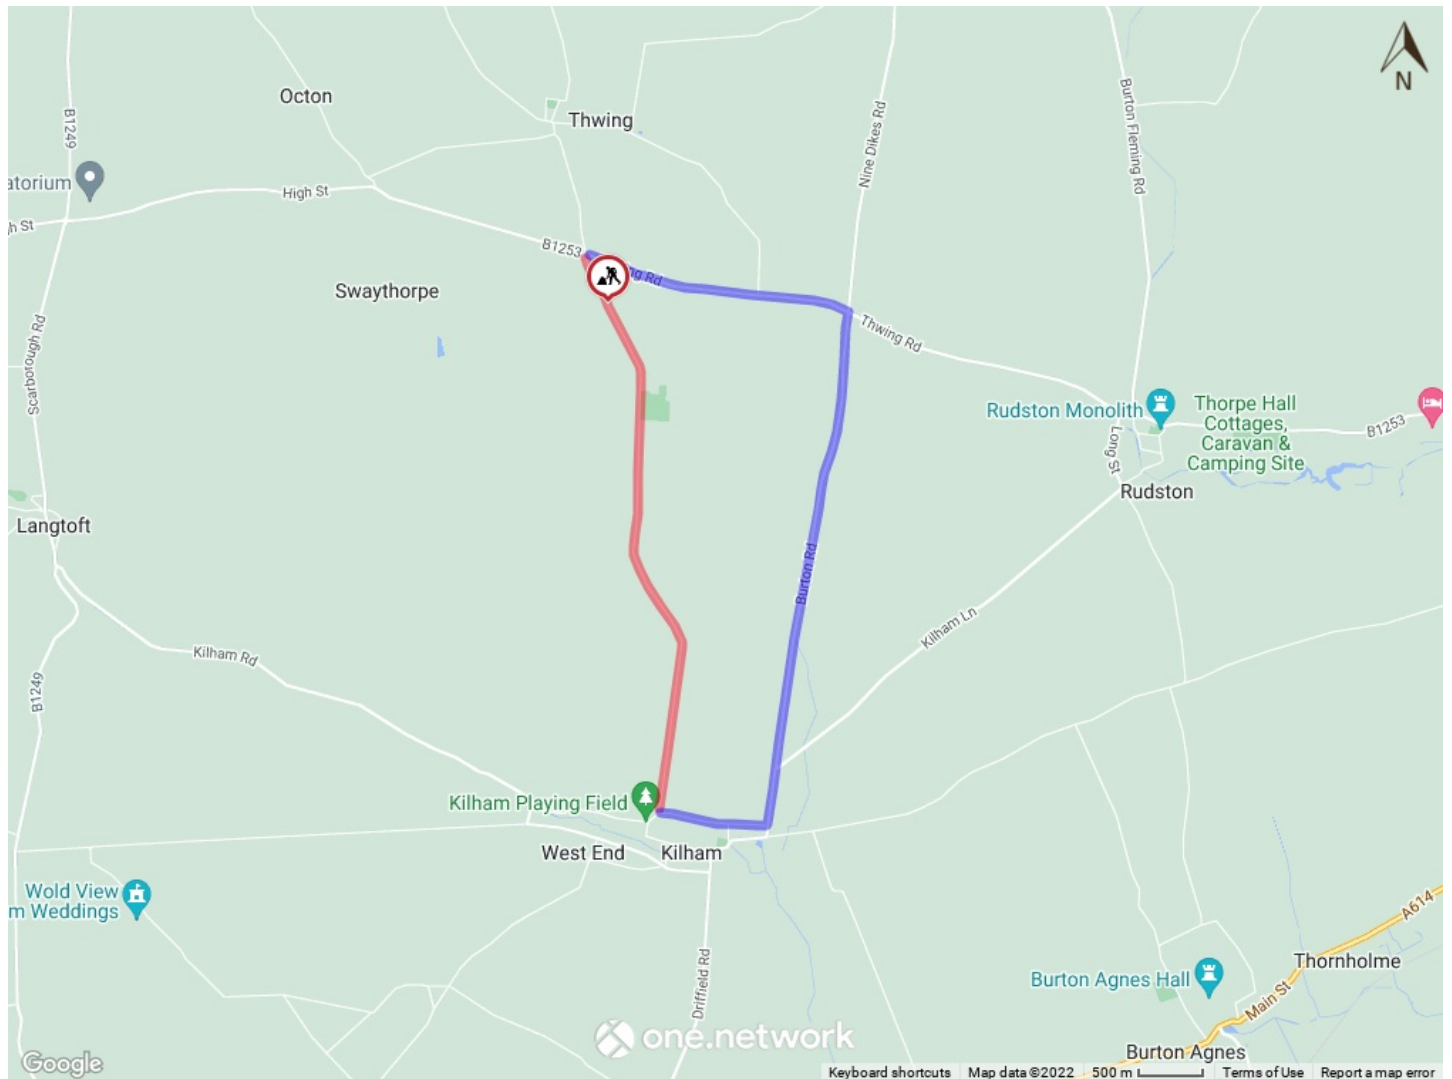

PROPOSED PLAN OF WORKS AND ASSOCIATED DIVERSION

Site : Thwing, Kilham/Thwing Lane **Plan Number:** 129225393 **Dates:** 5th September 2022 **Drawn by:** Becky Kitchen

Map data © [Google Terms of Use](#)